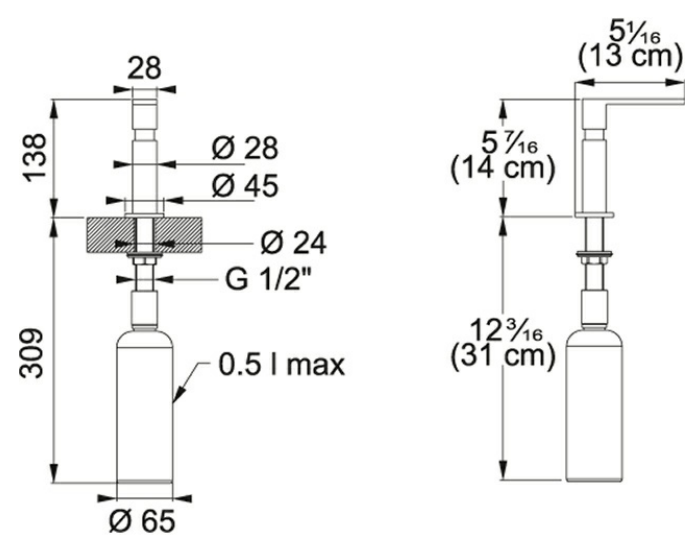

Soap dispenser SD-880 Satin Nickel

An inspired soap dispensing solution for the kitchen, Franke soap dispensers are counter-sunk for an elegant look, leaving only the dispensing head visible. This soap dispenser matches the Franke Square faucet family and is available in multiple finishes to match your decor.

Product Picture

Technical Drawing

General information

Countertop hole diameter	2 5/8"
--------------------------	--------

Product Information

Where to buy	Showroom
--------------	----------

Article Numbers

FUN#	119.0068.288
US Part Number	SD-880N