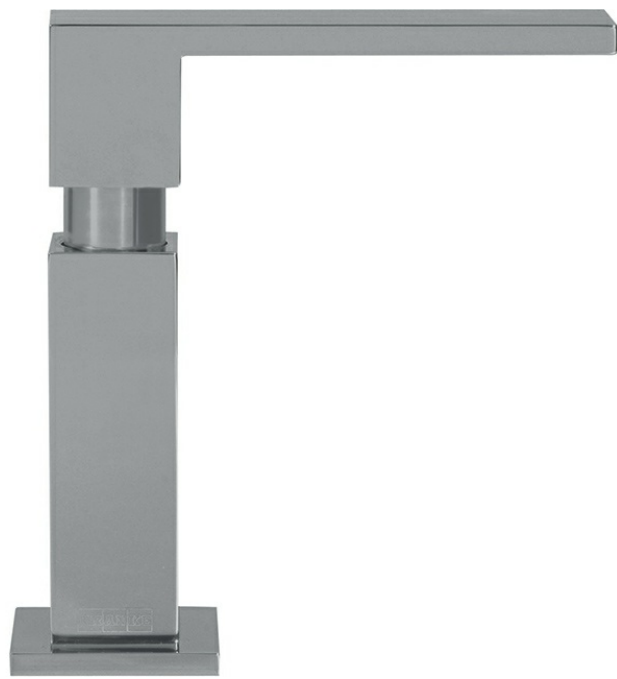

Soap dispenser SD-880 Satin Nickel

An inspired soap dispensing solution for the kitchen, Franke soap dispensers are counter-sunk for an elegant look, leaving only the dispensing head visible. This soap dispenser matches the Franke Square faucet family and is available in multiple finishes to match your decor.

Product Picture

Technical Drawing

General information

Countertop hole diameter	2 5/8"
--------------------------	--------

Product Information

Where to buy	Showroom
--------------	----------

Article Numbers

FUN#	119.0068.288
US Part Number	SD-880N