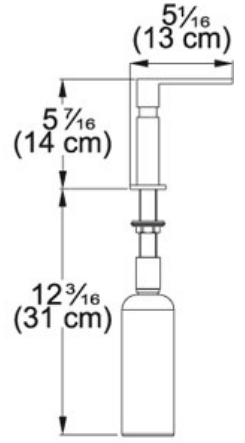

Soap dispenser SD-800 Polished Chrome | 119.0068.287

FAMILY : Kitchen solutions | SERIE : Soap dispenser | MODEL : SD-800 | FINISH : Polished Chrome | INSTALLATION TYPE : NOT DEFINED

TECHNICAL DATA

Countertop hole diameter

2 5/8"