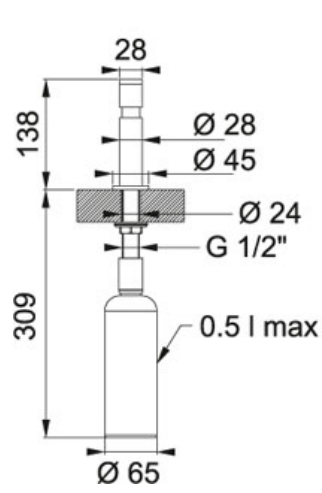

Soap dispenser SD-800 Polished Chrome | 119.0068.287

FAMILY : Kitchen solutions | SERIE : Soap dispenser | MODEL : SD-800 | FINISH : Polished Chrome | INSTALLATION TYPE : NOT DEFINED

TECHNICAL DATA

Countertop hole diameter

2 5/8"