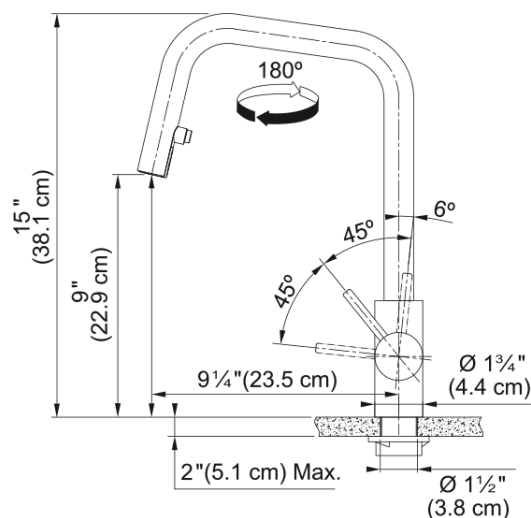

Kubus Pull-Down Faucet - KUB-PD-304 | 115.0529.209

Technical Data

Aspect

Spout type	U - spout
Color	Stainless steel
Type of material	Stainless steel 304
Flexible pullout hose material	Textile
Spray head material	Stainless steel

Product Dimensions

Faucet hole diameter	35 mm
Cartridge dimension	35 mm

Installation

Mounting type	Shank
Water supply hose connection	1/2"
Water supply hose length	600 mm

Product specifications

Pressure	High pressure
Faucet type	Spray
Faucet operation	Side lever
Faucet rotation	180°