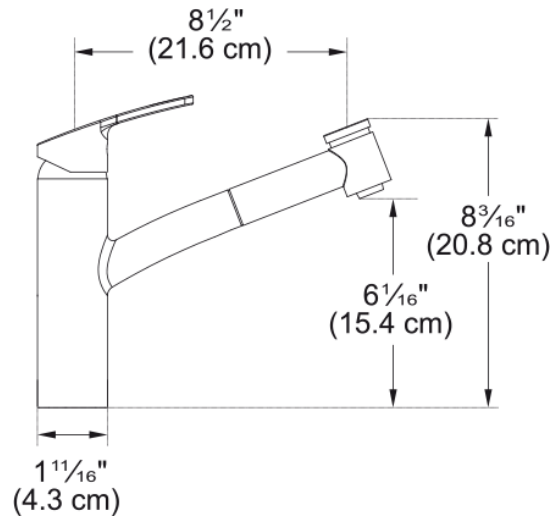

Smart Pull-Out Faucet - SMA-PO-SNI | 115.0391.485

Technical Data

Aspect

Spout type	Low spout
Color	Satin nickel
Type of material	Brass
Flexible pullout hose material	Nylon grey
Spray head material	Brass

Product Dimensions

Faucet hole diameter	35 mm
Cartridge dimension	35 mm

Installation

Mounting type	Shank
Water supply hose connection	1/2"
Water supply hose length	650 mm

Product specifications

Pressure	High pressure
Faucet type	Spray
Faucet operation	Top lever
Faucet rotation	360°

Product identification

Product brand	FRANKE
Product family	Smart
Collection	SMART

Features

Water saving feature	No
Type of aerator	Honeycomb