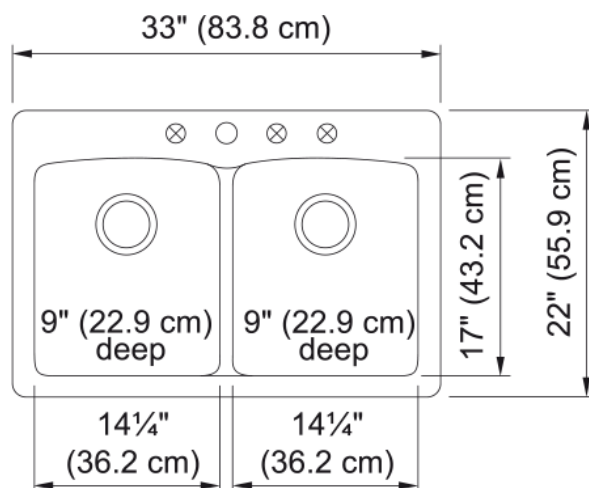

Ellipse Dual Mount Sink - EDMB33229-1 | 114.0699.537

Technical Data

Aspect

Sink type	Sink
Type of material	Granite
Number of bowls	2
Color	Matte black
Surface finish	None

Product Dimensions

Exterior size: right to left	33
Exterior size: front to back	22
Large bowl size: right to left	14.331
Large bowl size: front to back	16.89
Large bowl: depth	9.016
Small bowl size: right to left	14.331
Small bowl size: front to back	16.89
Small bowl: depth	9.016

Installation

Minimum cabinet size	33"
----------------------	-----

Product specifications

Installation type	Topmount / drop in
Drain hole	3 1/2"
Position of drainer	No drainer

Product identification

Product brand	Neutral
Collection	Ellipse
Certified by	IAPMO