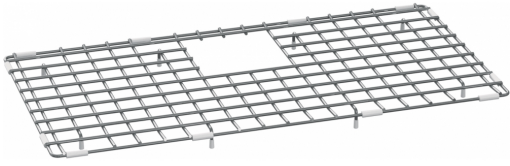

# Bottom Grid - CU17-36S | 112.0627.763

---

### Aspect

Type of material	Stainless steel
Color	Polished chrome
Accessory type	Rack