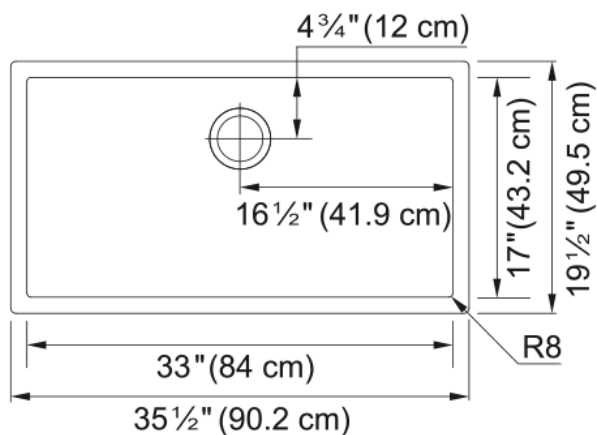

Professional 2.0 Sink - PS2X110-33-WKC | 122.0672.204

Technical Data

Aspect

Sink type	Sink
Type of material	Stainless steel
Number of bowls	1
Color	Steel
Finish	Pearl

Product Dimensions

Exterior size: right to left	35.433
Exterior size: front to back	19.488
Large bowl size: right to left	33
Large bowl size: front to back	17
Large bowl: depth	10

Installation

Minimum cabinet size	39"
----------------------	-----

Product specifications

Installation type	Undermount
Drain hole	3 1/2"
Position of drainer	No drainer

Product identification

Product brand	FRANKE
Product family	Mythos
Collection	Professional Series
Certified by	IAPMO