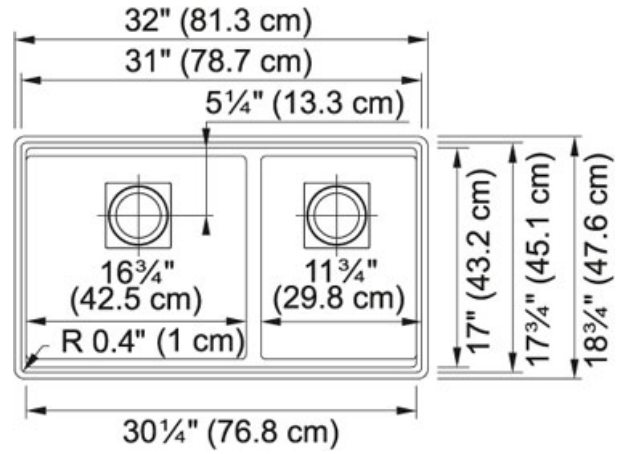

Peak Granite Storm | 125.0389.614

FAMILY : Sinks | SERIE : Peak | FINISH : Granite Storm | INSTALLATION TYPE : Undermount | MODEL : PKG160STO

TECHNICAL DATA

Minimum Cabinet Size	914.4 mm
Drain Opening	3 1/2"
Length overall	812.8 mm
Width overall	476.3 mm
Length of large bowl	442.9 mm
Width of large bowl	450.9 mm
Depth of large bowl	241.3 mm
Length of small bowl	12 7/16"
Width of small bowl	17 3/4"
Depth of small bowl	9 1/2"
Number of Bowls	2
Type of Material	Granite