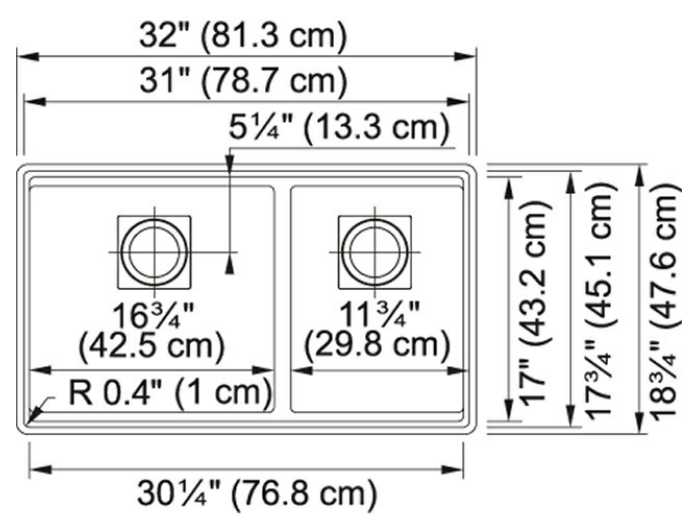

### Technical Drawing

### Product Dimensions

Length overall	17"
Width overall	32"
Depth Overall	9 1/2"
Length of large bowl	17"
Width of large bowl	16 3/4"
Depth of large bowl	9 1/2"
Length of small bowl	17"
Width of small bowl	11 3/4"
Depth of small bowl	9 1/2"
Minimum Cabinet Size	36"