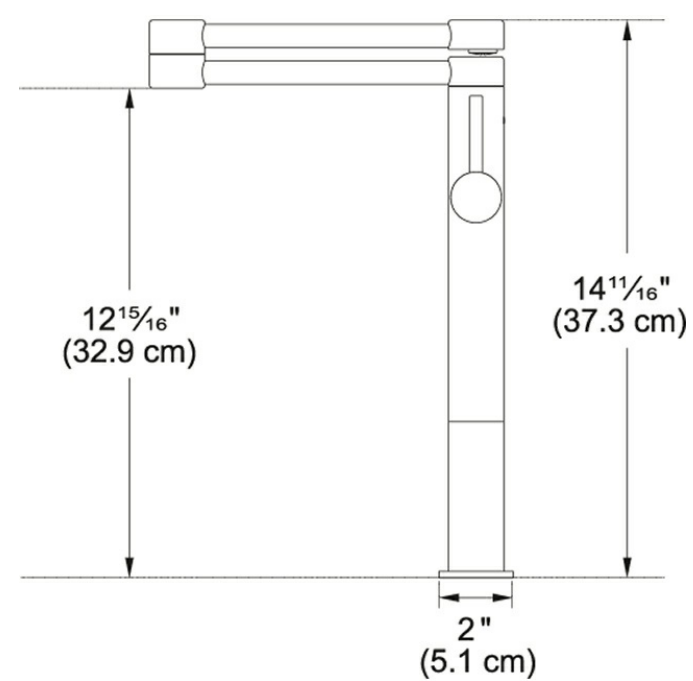

Pescara PFD4480 Satin Nickel

The clean design and detailed craftsmanship make Franke's Pescara faucet line ideal for those who savor simplicity. Pescara faucets feature a level of functionality and performance that maximizes usability for the home chef or kitchen connoisseur. A truly successful design that is not only visually impressive, but also sets new standards in terms of usability. The Pescara Potfiller – a perfect combination of design, ergonomics and functionality.

Product Picture

Technical Drawing

Product Information

Version	Deck Mounted Pot Filler
Spray Type	Full Stream
Faucet Operation	Side Lever
Flow Rate	2.2 gpm
Cartridge	12mm Ceramic Cartridge
Where to buy	Showroom
Countertop hole diameter	1 3/8"