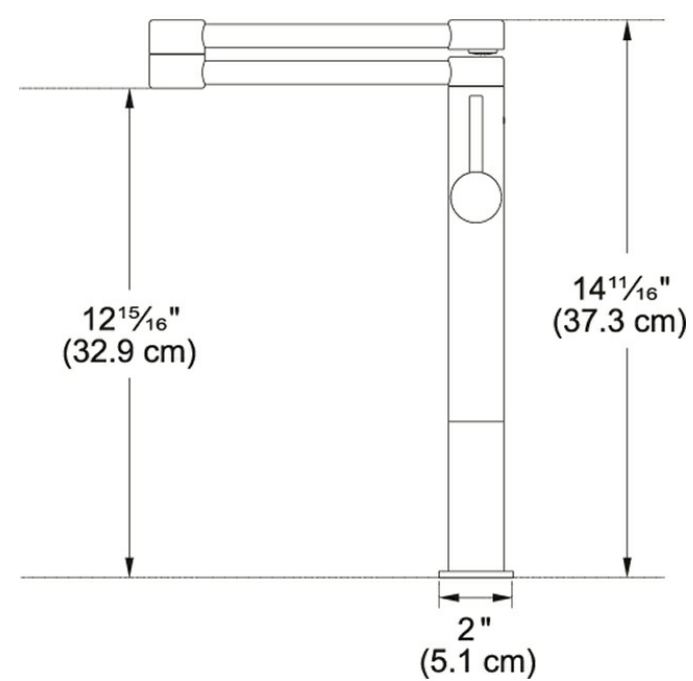

Pescara PFD4400 Polished Chrome

The clean design and detailed craftsmanship make Franke's Pescara faucet line ideal for those who savor simplicity. Pescara faucets feature a level of functionality and performance that maximizes usability for the home chef or kitchen connoisseur. A truly successful design that is not only visually impressive, but also sets new standards in terms of usability. The Pescara Potfiller – a perfect combination of design, ergonomics and functionality.

Product Picture

Technical Drawing

Product Information

Version	Deck Mounted Pot Filler
Spray Type	Full Stream
Faucet Operation	Side Lever
Flow Rate	2.2 gpm
Cartridge	12mm Ceramic Cartridge
Where to buy	Showroom
Countertop hole diameter	1 3/8"