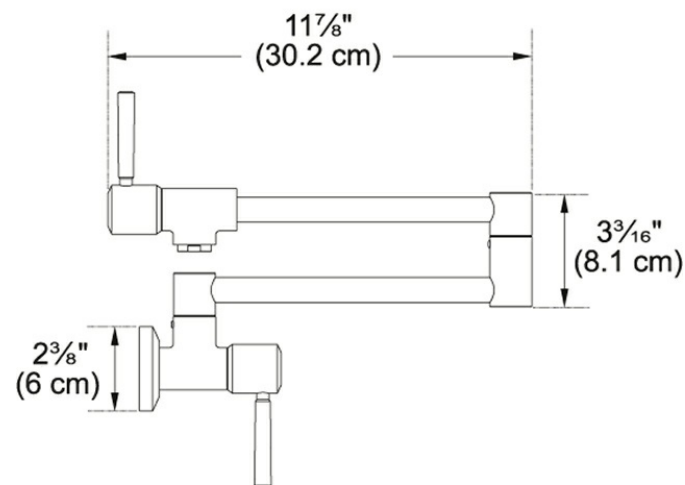

Product Picture

Technical Drawing

Product Information

Version	Wall Mounted Pot Filler
Spray Type	Full Stream
Faucet Operation	2 Handle Mixer
Flow Rate	2.2 gpm
Cartridge	1/2" Ceramic Cartridge
Where to buy	Showroom
Countertop hole diameter	1 3/8"

Article Numbers

FUN#	115.0481.430
US Part Number	PF5280