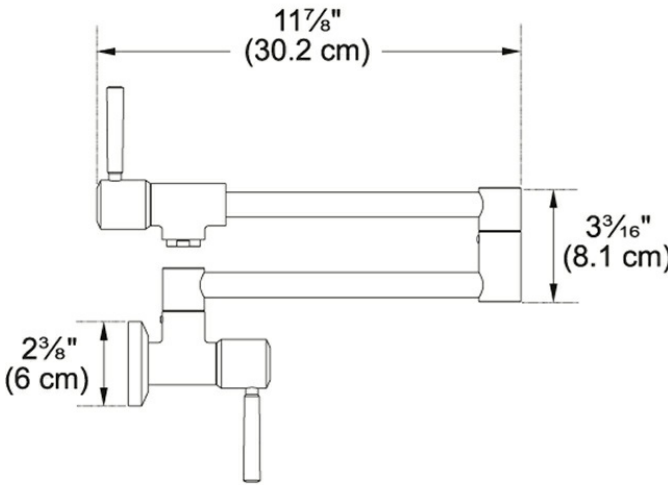

Product Picture

Technical Drawing

Product Information

Version	Wall Mounted Pot Filler
Spray Type	Full Stream
Faucet Operation	2 Handle Mixer
Flow Rate	2.2 gpm
Cartridge	1/2" Ceramic Cartridge
Where to buy	Showroom

Article Numbers

FUN#	115.0481.428
US Part Number	PF5220