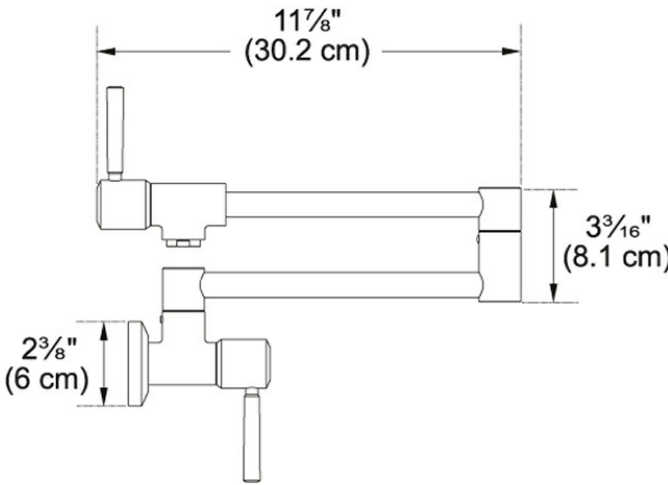

Product Picture

Technical Drawing

Product Information

| | |
|------------------|-------------------------|
| Version | Wall Mounted Pot Filler |
| Spray Type | Full Stream |
| Faucet Operation | 2 Handle Mixer |
| Flow Rate | 2.2 gpm |
| Cartridge | 1/2" Ceramic Cartridge |
| Where to buy | Showroom |

Article Numbers

| | |
|----------------|--------------|
| FUN# | 115.0481.427 |
| US Part Number | PF5200 |