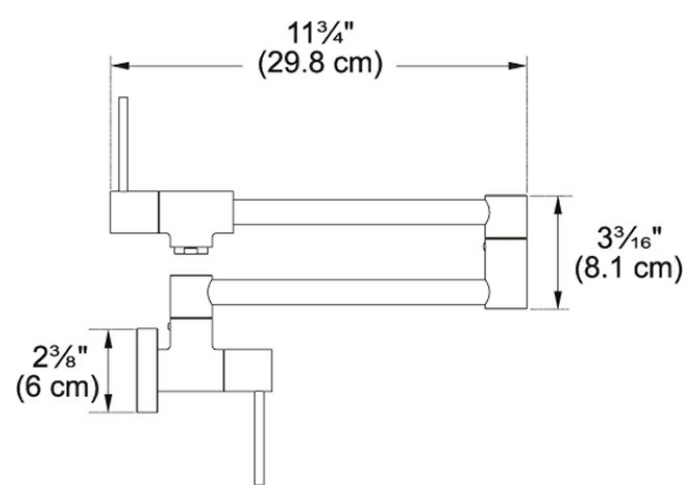

Product Picture

Technical Drawing

Product Information

Version	Wall Mounted Pot Filler
Spray Type	Full Stream
Faucet Operation	2 Handle Mixer
Flow Rate	2.2 gpm
Cartridge	12mm Ceramic Cartridge
Where to buy	Showroom

Article Numbers

FUN#	115.0482.424
US Part Number	PF4480