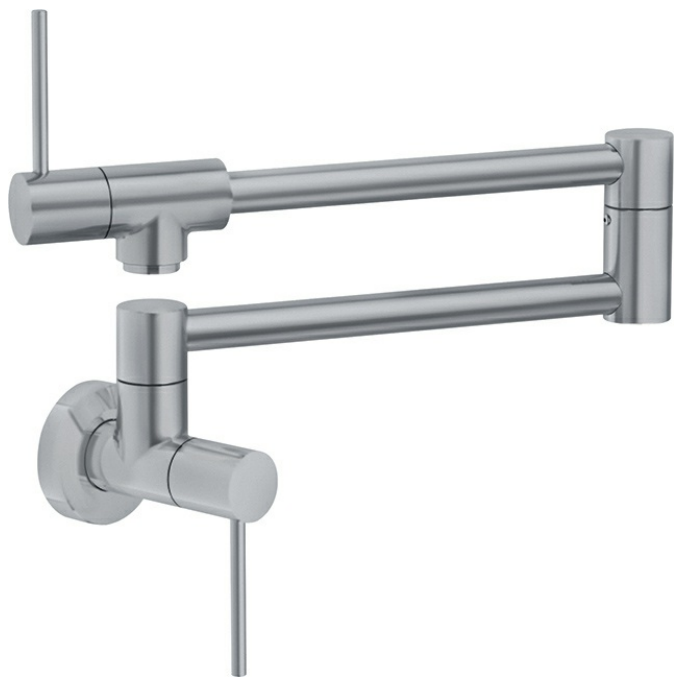

Pescara PF4480 Satin Nickel

The clean design and detailed craftsmanship make Franke's Pescara faucet line ideal for those who savor simplicity. Pescara faucets feature a level of functionality and performance that maximizes usability for the home chef or kitchen connoisseur. A truly successful design that is not only visually impressive, but also sets new standards in terms of usability. The Pescara Potfiller – a perfect combination of design, ergonomics and functionality.

Product Picture

Technical Drawing

Product Information

Version	Wall Mounted Pot Filler
Spray Type	Full Stream
Faucet Operation	2 Handle Mixer
Flow Rate	2.2 gpm
Cartridge	12mm Ceramic Cartridge
Where to buy	Showroom