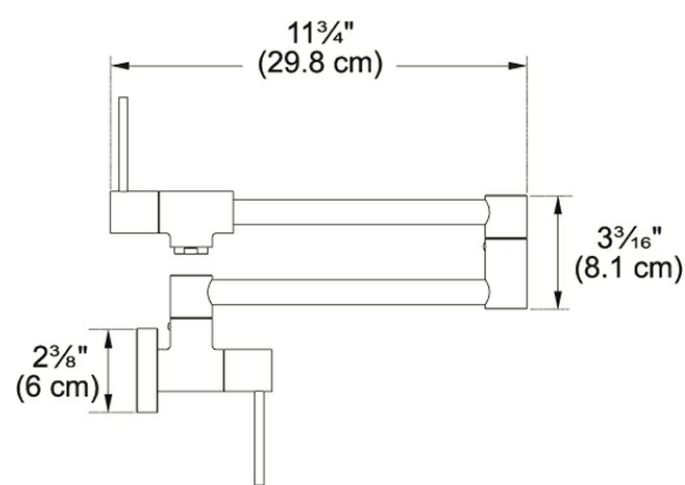

Product Picture

Technical Drawing

Product Information

Version	Wall Mounted Pot Filler
Spray Type	Full Stream
Faucet Operation	2 Handle Mixer
Flow Rate	2.2 gpm
Cartridge	12mm Ceramic Cartridge
Where to buy	Showroom