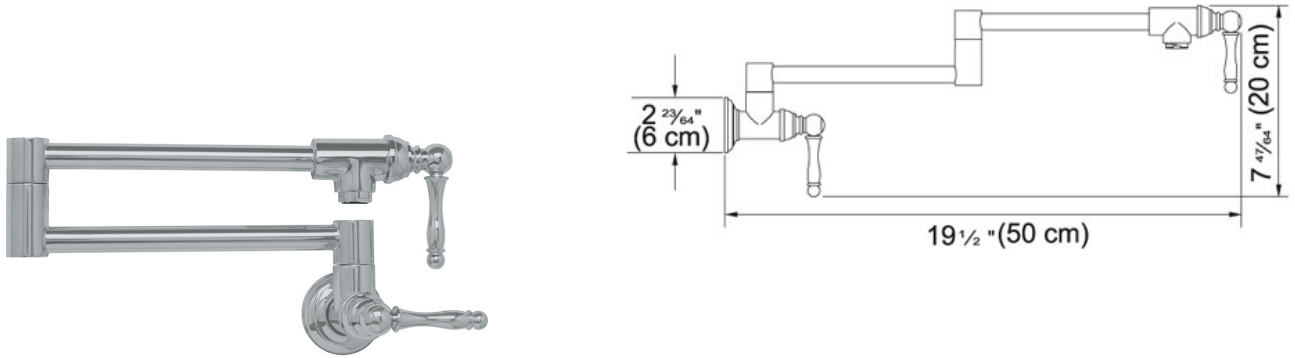

Farm House PF3380 Satin Nickel | 115.0355.518

FAMILY : **Faucets** | SERIE : **Farm House** | MODEL : **PF3380** | FINISH : **Satin Nickel**

TECHNICAL DATA

Version	Wall Mounted Pot Filler
Flow Rate	2.2 gpm
Spray Type	Full Spray
Cartridge	Ceramic Cartridge
Faucet Operation	2 Handle Mixer
Spout Swivel Range	180°