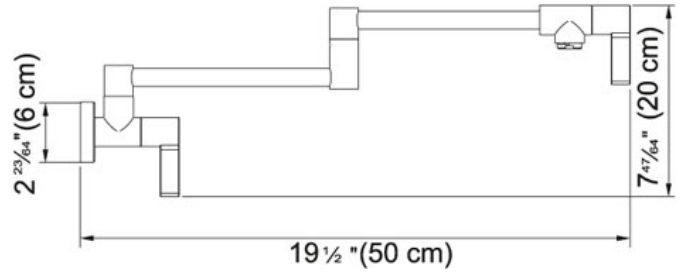

Ambient PF3180 Satin Nickel | 115.0355.514

FAMILY : **Faucets** | SERIE : **Ambient** | MODEL : **PF3180** | FINISH : **Satin Nickel**

TECHNICAL DATA

Version	Wall Mounted Pot Filler
Flow Rate	2.2 gpm
Spray Type	Full Spray
Cartridge	Ceramic Cartridge
Faucet Operation	2 Handle Mixer
Spout Swivel Range	180°