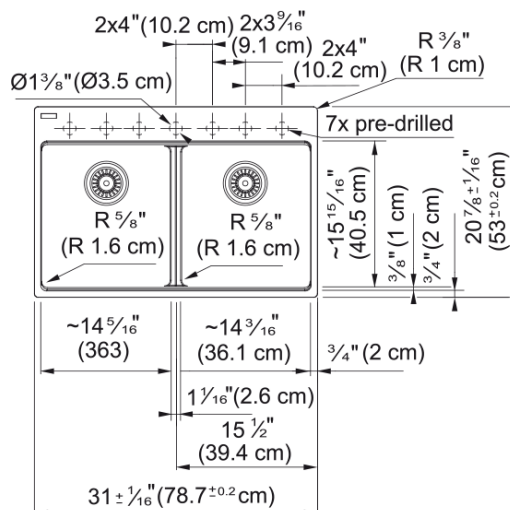

## Technical Data

### Product Dimensions

Exterior size: right to left	31
Exterior size: front to back	20.874
Large bowl size: right to left	14.252
Large bowl size: front to back	15.606
Large bowl: depth	9.492
Small bowl size: right to left	14.252
Small bowl size: front to back	15.606
Small bowl: depth	9.492