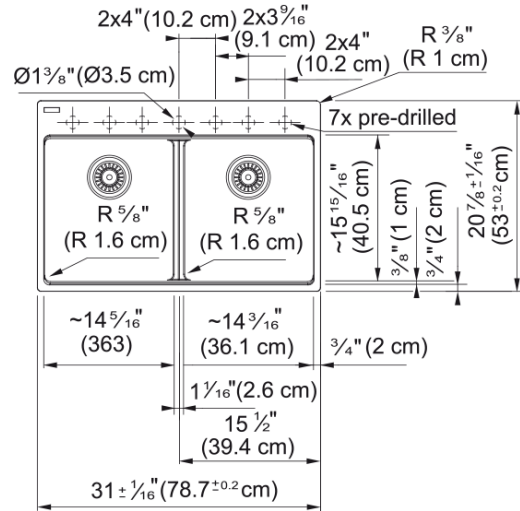

Maris Topmount Sink - MAG6201414-MBK | 114.0687.072

Technical Data

Aspect

Sink type	Sink
Type of material	Granite
Number of bowls	2
Color	Matte black
Finish	None

Product Dimensions

Exterior size: right to left	31
Exterior size: front to back	20.874
Large bowl size: right to left	14.252
Large bowl size: front to back	15.606
Large bowl: depth	9.492
Small bowl size: right to left	14.252
Small bowl size: front to back	15.606
Small bowl: depth	9.492

Installation

Minimum cabinet size	33"
----------------------	-----

Product specifications

Installation type	Topmount / drop in
Drain hole	3 1/2"
Position of drainer	No drainer

Product identification

Product brand	FRANKE
Product family	Maris
Collection	Maris
Certified by	IAPMO

Features

Drainers number	No drainer
-----------------	------------

Features

Product reversibility	No
Faucet ledge	Yes
Strainer assembly included	No
Strainer assembly type	No waste kit
Overflow	No
Number of faucet holes	7 - pre-scored
Soap dispenser hole	No