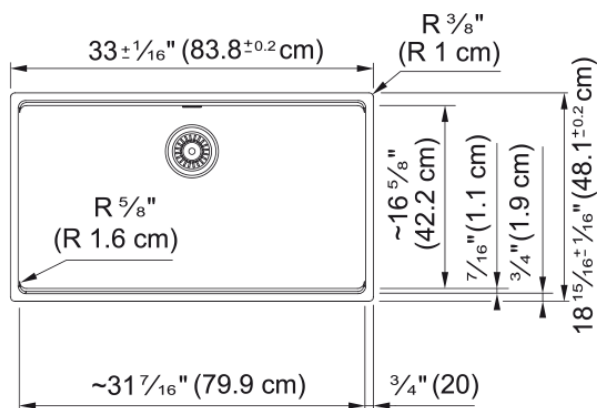

## Technical Data

### Product Dimensions

Exterior size: right to left	33.008
Exterior size: front to back	18.937
Large bowl size: right to left	31.457
Large bowl size: front to back	16.614
Large bowl: depth	9.488

### Installation

Minimum cabinet size	36"
----------------------	-----