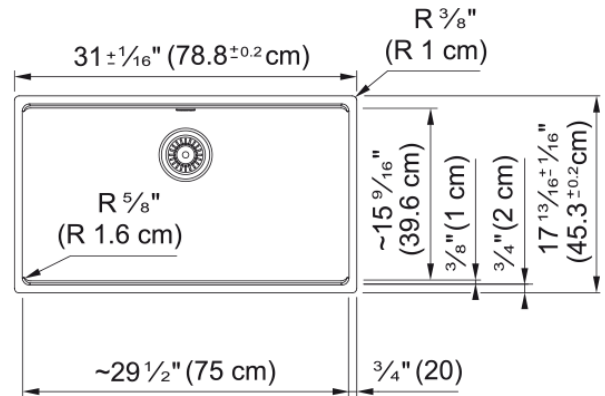

## Technical Data

### Product Dimensions

Exterior size: right to left	31.008
Exterior size: front to back	17.843
Large bowl size: right to left	29.449
Large bowl size: front to back	15.512
Large bowl: depth	9.488

### Installation

Minimum cabinet size	36"
----------------------	-----