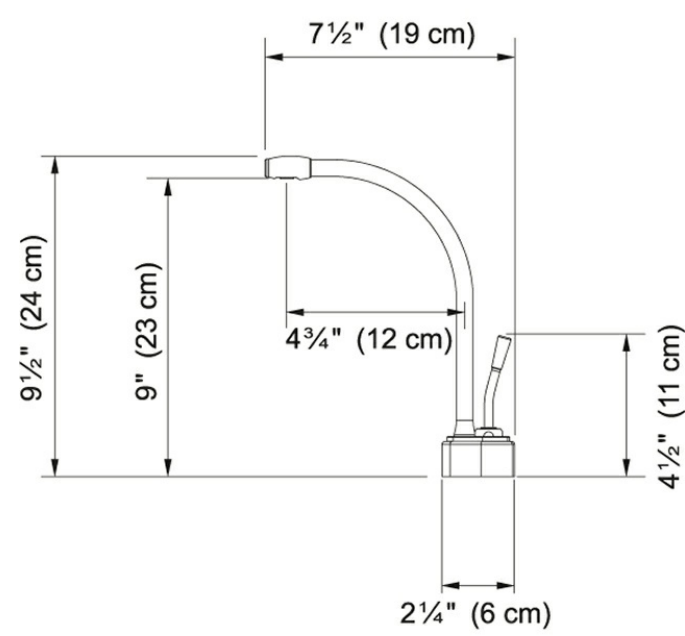

LB9280C Satin Nickel

Product Picture

Technical Drawing

Product Information

Version	Hot & Filtered Cold Water Dispenser
Where to buy	Showroom
Countertop hole diameter	1 3/8"

Article Numbers

FUN#	120.0504.411
US Part Number	LB9280C