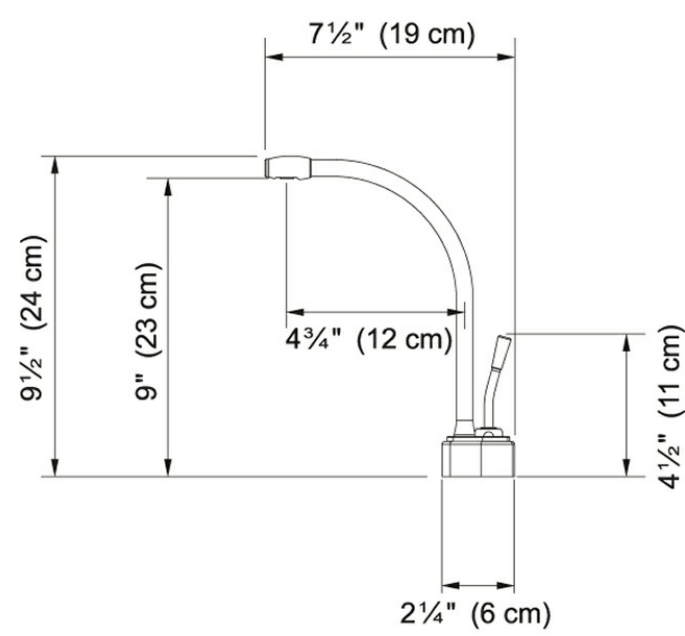

LB9200C Polished Chrome

Product Picture

Technical Drawing

Product Information

Version	Hot & Filtered Cold Water Dispenser
Where to buy	Showroom
Countertop hole diameter	1 3/8"

Article Numbers

FUN#	120.0504.408
US Part Number	LB9200C