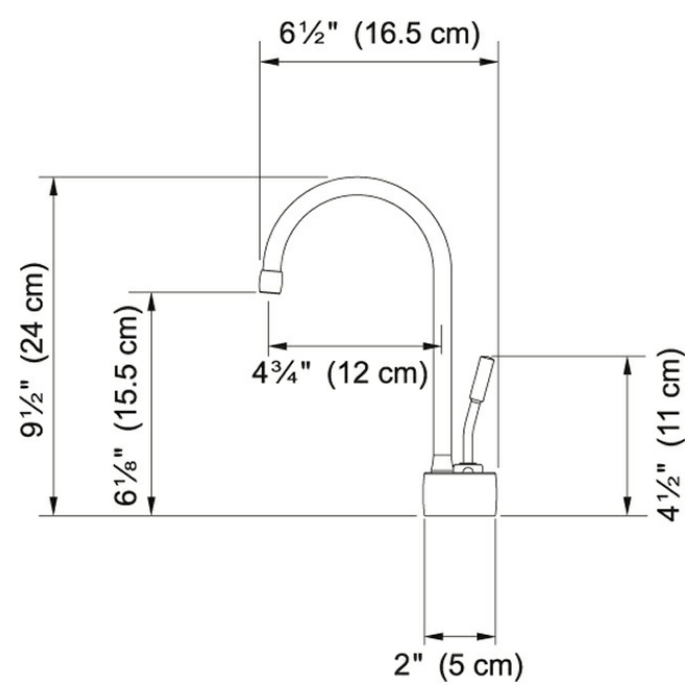

LB7280C Satin Nickel

Product Picture

Technical Drawing

Product Information

Version	Hot & Filtered Cold Water Dispenser
Where to buy	Showroom
Countertop hole diameter	1 3/8"

Article Numbers

FUN#	120.0504.407
US Part Number	LB7280C