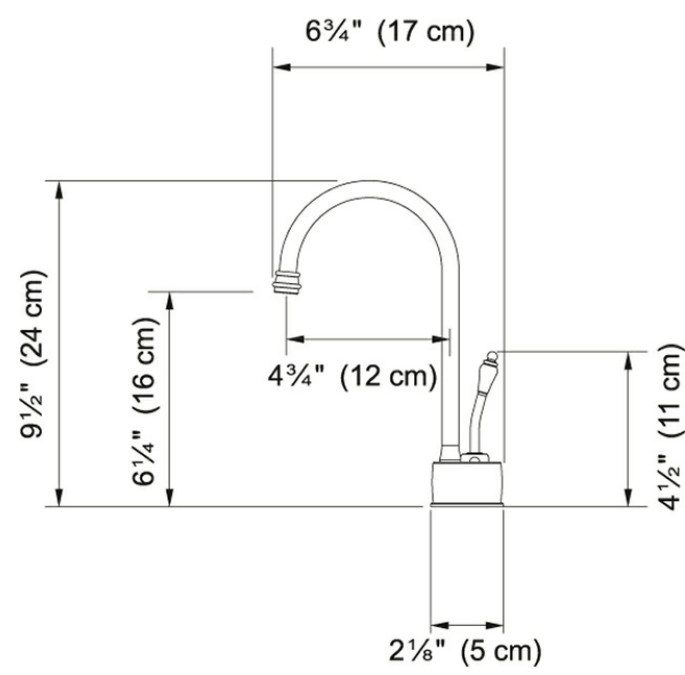

LB6280C Satin Nickel

Product Picture

Technical Drawing

Product Information

Version	Hot & Filtered Cold Water Dispenser
Where to buy	Showroom
Countertop hole diameter	1 3/8"

Article Numbers

FUN#	120.0504.403
US Part Number	LB6280C