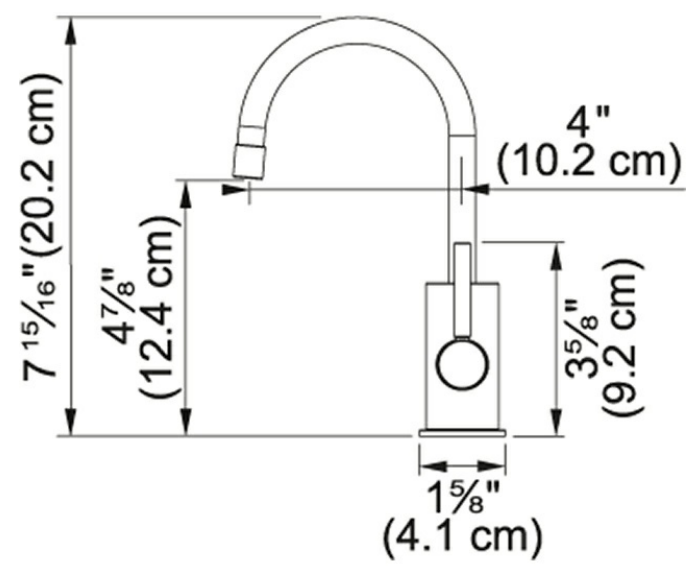

## LB16280 Satin Nickel

Product Picture

Technical Drawing

Product Information

Version	Hot & Filtered Cold Water Dispenser
Flow Rate	0.5 gpm
Spray Type	Stream
Faucet Operation	2 Handle Mixer
Spout Swivel Range	360 °
Where to buy	Showroom
Countertop hole diameter	32

Article Numbers

FUN#	119.0525.568
------	--------------