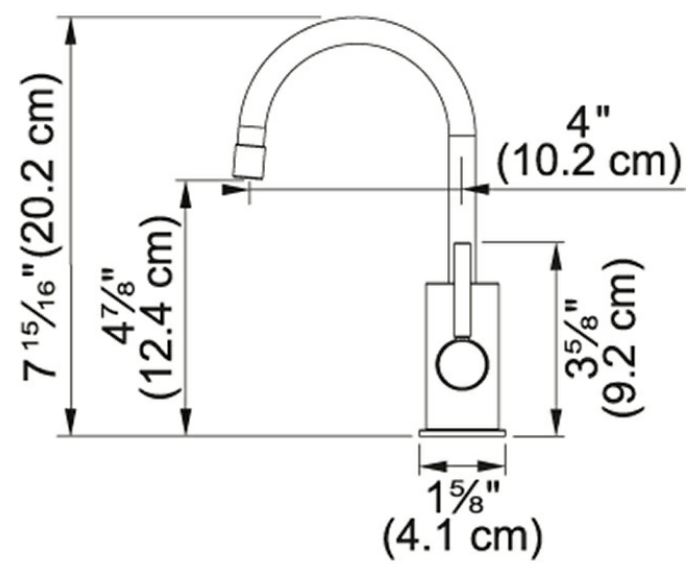

LB16200 Polished Chrome

Product Picture

Technical Drawing

Product Information

Version	Hot & Filtered Cold Water Dispenser
Flow Rate	0.5 gpm
Spray Type	Stream
Faucet Operation	2 Handle Mixer
Spout Swivel Range	360 °
Where to buy	Showroom
Countertop hole diameter	32

Article Numbers

FUN#	119.0525.567
------	--------------