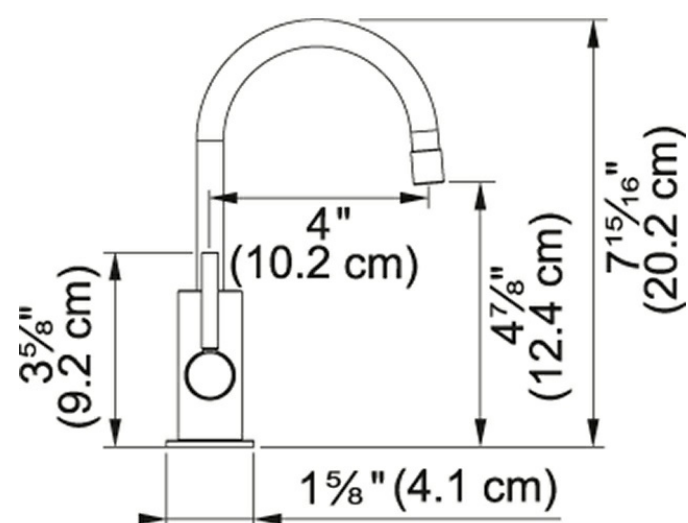

LB16180 Satin Nickel

A truly successful design that is not only visually impressive but also sets new standards in terms of usability. The pull-down spray fits perfectly in your hand and the switch between full and needle spray can be operated intuitively – a perfect combination of design, ergonomics, and functionality.

Product Picture

Technical Drawing

Product Information

Version	Hot Water Dispenser
Flow Rate	0.5 gpm
Spray Type	Stream
Faucet Operation	Side Lever
Spout Swivel Range	360 °
Where to buy	Showroom
Countertop hole diameter	32