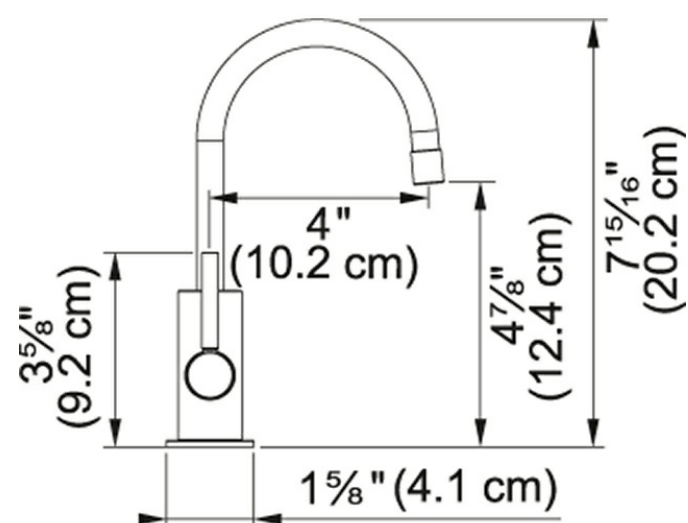

LB16100 Polished Chrome

A truly successful design that is not only visually impressive but also sets new standards in terms of usability. The pull-down spray fits perfectly in your hand and the switch between full and needle spray can be operated intuitively – a perfect combination of design, ergonomics, and functionality.

Product Picture

Technical Drawing

Product Information

Version	Hot Water Dispenser
Flow Rate	0.5 gpm
Spray Type	Stream
Faucet Operation	Side Lever
Spout Swivel Range	360 °
Where to buy	Showroom
Countertop hole diameter	32