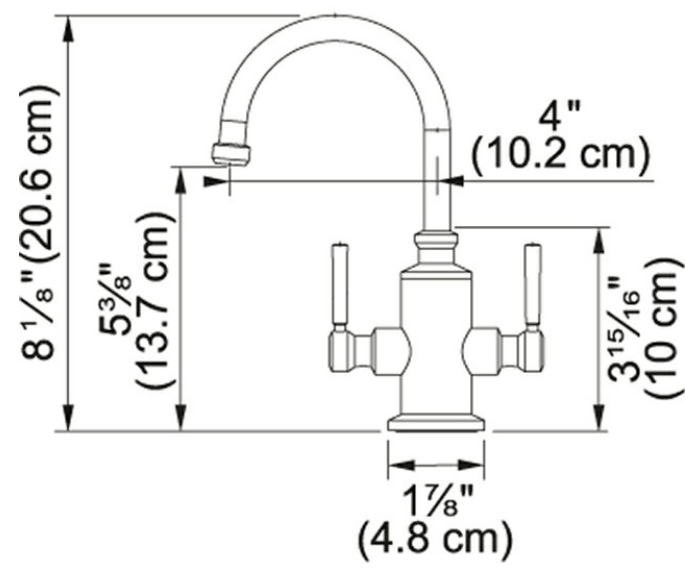

Product Picture

Technical Drawing

Product Information

Version	Hot & Filtered Cold Water Dispenser
Flow Rate	0.5 gpm
Spray Type	Stream
Faucet Operation	2 Handle Mixer
Spout Swivel Range	360 °
Where to buy	Showroom
Countertop hole diameter	32