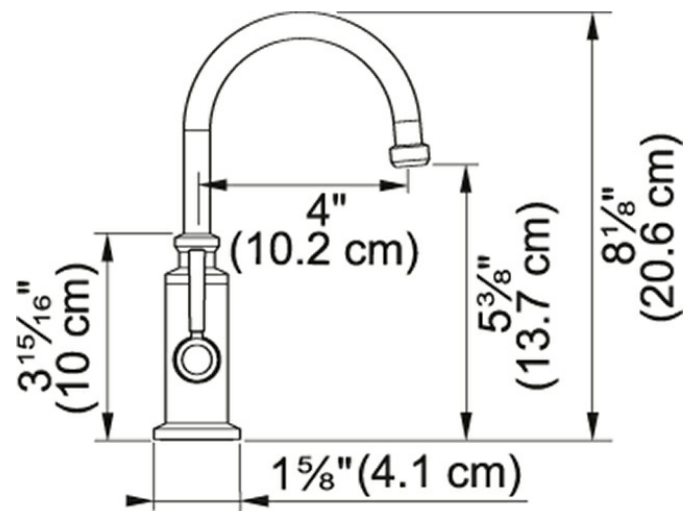

Product Picture

Technical Drawing

Product Information

Version	Hot Water Dispenser
Flow Rate	0.5 gpm
Spray Type	Stream
Faucet Operation	Side Lever
Spout Swivel Range	360 °
Where to buy	Showroom
Countertop hole diameter	32