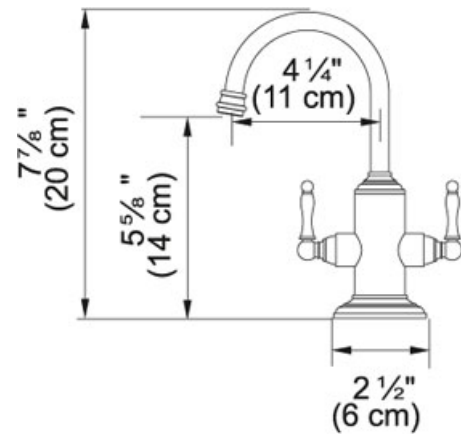

Hot and Filtered Cold Water Dispenser - Farm House LB12280

Satin Nickel | 120.0355.536

FAMILY : Point of Use and Filtration | SERIE : Hot and Filtered Cold Water Dispenser - Farm House | MODEL : LB12280 |

FINISH : Satin Nickel

TECHNICAL DATA

Version	Hot & Filtered Cold Water Dispenser
Flow Rate	0.5 gpm
Spray Type	Full Spray
Cartridge	Ceramic Cartridge
Faucet Operation	2 Handle Mixer
Countertop hole diameter	1 3/8"
Spout Swivel Range	360°