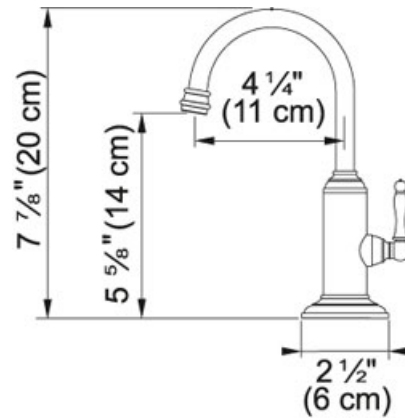

Hot Water Dispenser - Farm House LB12180 Satin Nickel |

119.0355.534

FAMILY : Point of Use and Filtration | SERIE : Hot Water Dispenser - Farm House | MODEL : LB12180 | FINISH : Satin Nickel

TECHNICAL DATA

Version	Hot Water Dispenser
Flow Rate	0.5 gpm
Spray Type	Full Spray
Cartridge	Ceramic Cartridge
Faucet Operation	Single Lever
Countertop hole diameter	1 3/8"
Spout Swivel Range	360°