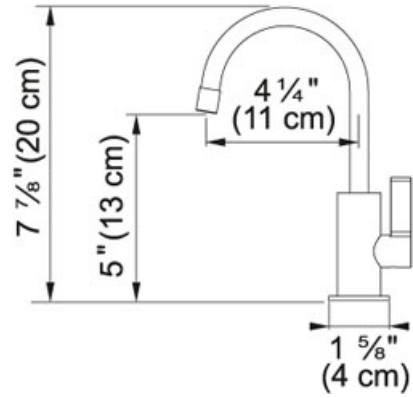

# Hot Water Dispenser - Ambient LB10180 Satin Nickel |

119.0355.522

FAMILY : Point of Use and Filtration | SERIE : Hot Water Dispenser - Ambient | MODEL : LB10180 | FINISH : Satin Nickel

## TECHNICAL DATA

Version	Hot Water Dispenser
Flow Rate	0.5 gpm
Spray Type	Full Spray
Cartridge	Ceramic Cartridge
Faucet Operation	Single Lever
Countertop hole diameter	1 3/8"
Spout Swivel Range	360°