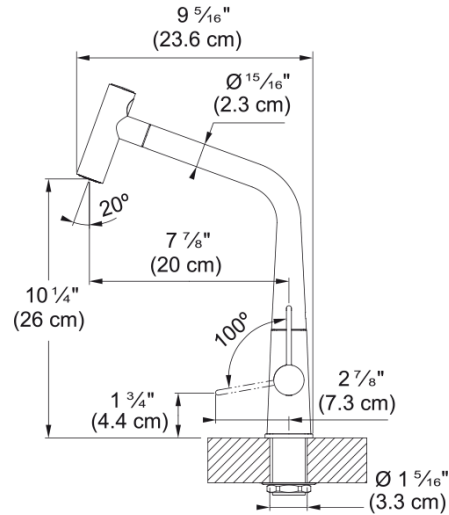

Icon Pull-Out Faucet - ICN-PO-MBK | 115.0690.401

Technical Data

Aspect

Spout type	L - spout
Color	Matte black
Type of material	Brass
Flexible pullout hose material	Nylon black
Spray head material	Brass

Product Dimensions

Faucet hole diameter	35 mm
Cartridge dimension	25 mm

Installation

Mounting type	Shank
Water supply hose connection	1/2"
Water supply hose length	450 mm

Product specifications

Pressure	High pressure
Faucet type	Pull-out spray
Faucet operation	Side lever
Faucet rotation	360°