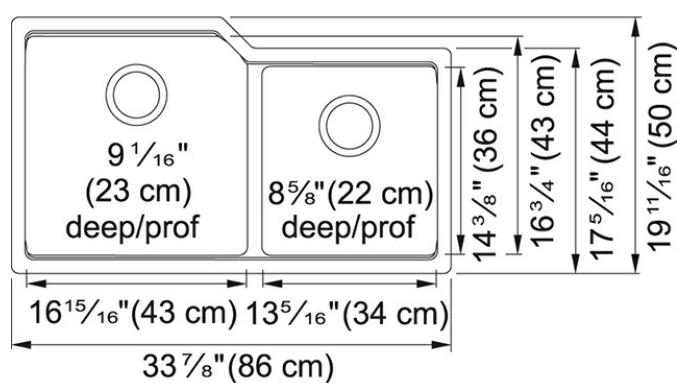

Product Picture

Technical Drawing

Product Dimensions

Length overall	33 7/8"
Width overall	19 11/16"
Length of large bowl	16 15/16"
Width of large bowl	16 3/4"
Depth of large bowl	9 1/16"
Length of small bowl	13 5/16"
Width of small bowl	14 3/8"
Depth of small bowl	8 5/8"
Minimum Cabinet Size	36"