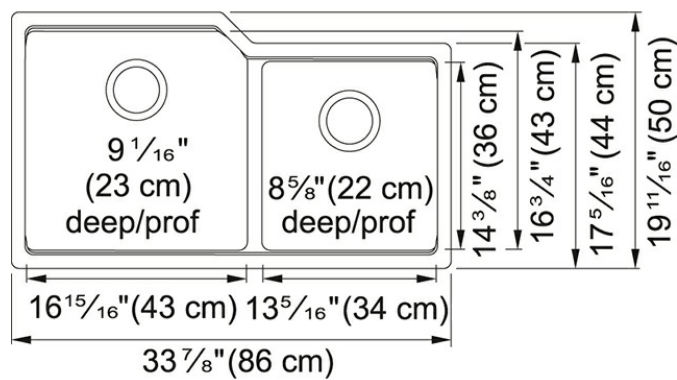

Product Picture

Technical Drawing

Product Dimensions

Length overall	33 7/8"
Width overall	19 11/16"
Length of large bowl	16 15/16"
Width of large bowl	16 3/4"
Depth of large bowl	9 1/16"
Length of small bowl	13 5/16"
Width of small bowl	14 3/8"
Depth of small bowl	8 5/8"
Minimum Cabinet Size	36"