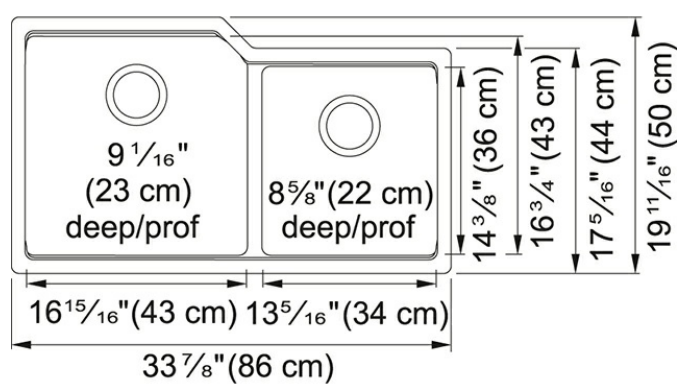

Product Picture

Technical Drawing

Product Dimensions

Length overall	33 7/8"
Width overall	19 11/16"
Length of large bowl	16 15/16"
Width of large bowl	16 3/4"
Depth of large bowl	9 1/16"
Length of small bowl	13 5/16"
Width of small bowl	14 3/8"
Depth of small bowl	8 5/8"
Minimum Cabinet Size	36"