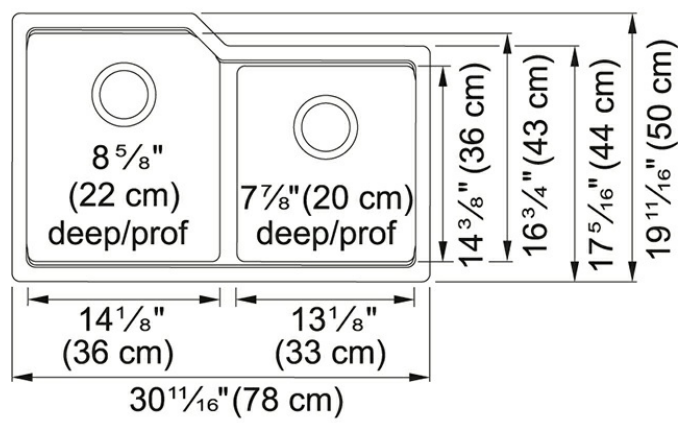

Product Picture

Technical Drawing

Product Dimensions

Length overall	$30\frac{11}{16}$ "
Width overall	$19\frac{11}{16}$ "
Length of large bowl	$14\frac{1}{8}$ "
Width of large bowl	$16\frac{3}{4}$ "
Depth of large bowl	$8\frac{5}{8}$ "
Length of small bowl	$13\frac{1}{8}$ "
Width of small bowl	$14\frac{3}{8}$ "
Depth of small bowl	$7\frac{7}{8}$ "
Minimum Cabinet Size	36"