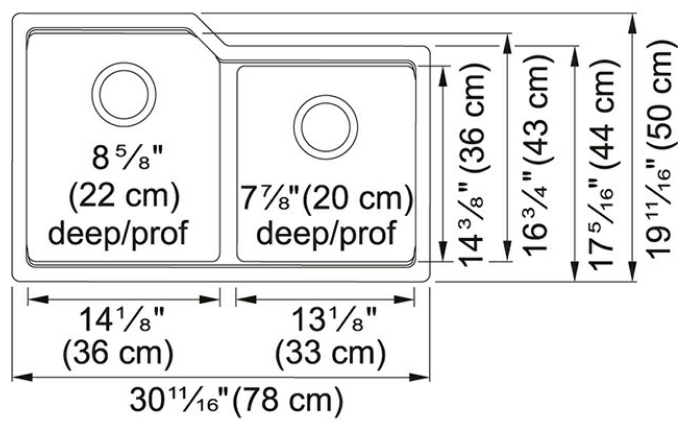

Product Picture

Technical Drawing

Product Dimensions

Length overall	30 11/16"
Width overall	19 11/16"
Length of large bowl	14 1/8"
Width of large bowl	16 3/4"
Depth of large bowl	8 5/8"
Length of small bowl	13 1/8"
Width of small bowl	14 3/8"
Depth of small bowl	7 7/8"
Minimum Cabinet Size	36"