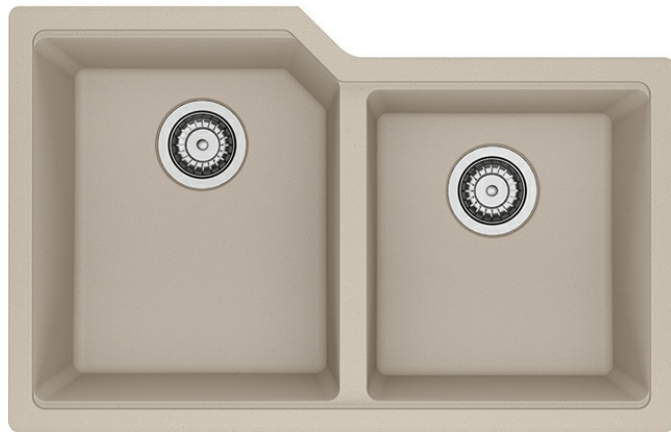

Urban UBG120-28CHA Granite Champagne

Product Picture

Technical Drawing

Product Dimensions

Length overall	30 11/16"
Width overall	19 11/16"
Length of large bowl	14 1/8"
Width of large bowl	16 3/4"
Depth of large bowl	8 5/8"
Length of small bowl	13 1/8"
Width of small bowl	14 3/8"
Depth of small bowl	7 7/8"
Minimum Cabinet Size	36"

General Information

Type of Material	Granite
Number of Bowls	2

Article Numbers

FUN#	125.0637.114
US Part Number	UBG120-28CHA