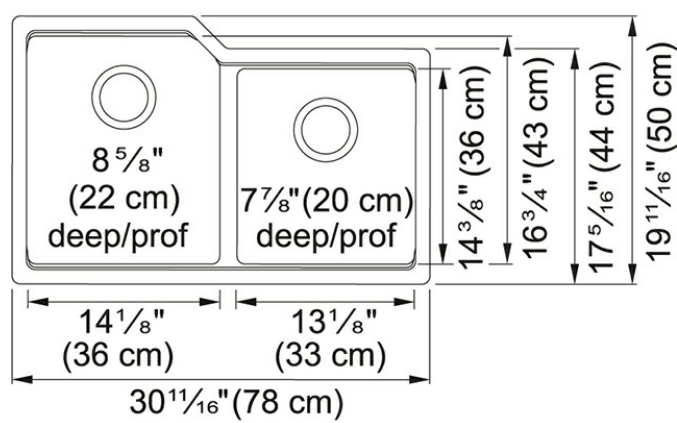

Urban UBG120-28CHA Granite Champagne

Product Picture

Technical Drawing

Product Dimensions

Length overall	30 11/16"
Width overall	19 11/16"
Length of large bowl	14 1/8"
Width of large bowl	16 3/4"
Depth of large bowl	8 5/8"
Length of small bowl	13 1/8"
Width of small bowl	14 3/8"
Depth of small bowl	7 7/8"
Minimum Cabinet Size	36"

General Information

Type of Material	Granite
Number of Bowls	2

Article Numbers

FUN#	125.0637.114
US Part Number	UBG120-28CHA