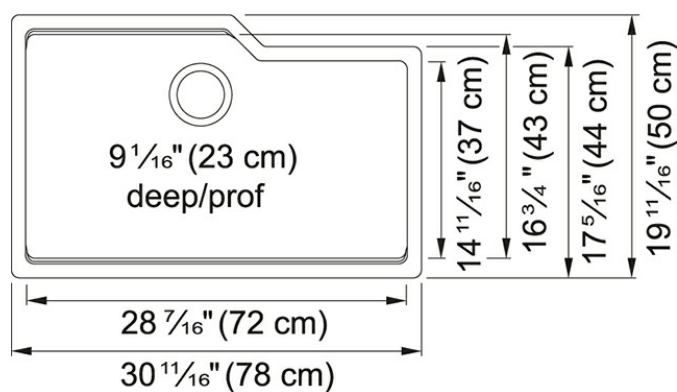

Product Picture

Technical Drawing

Product Dimensions

Length overall	$30 \frac{11}{16}$ "
Width overall	$19 \frac{11}{16}$ "
Length of large bowl	$28 \frac{7}{16}$ "
Width of large bowl	$16 \frac{3}{4}$ "
Depth of large bowl	$9 \frac{1}{16}$ "
Minimum Cabinet Size	36 "