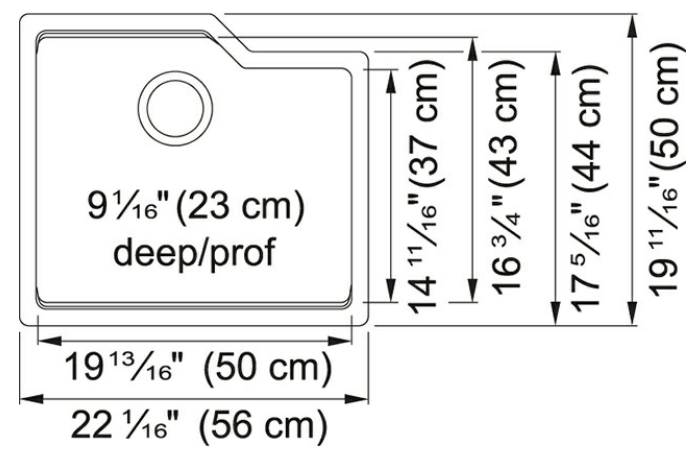

Product Picture

Technical Drawing

Product Dimensions

Length overall	22 1/16"
Width overall	19 11/16"
Length of large bowl	19 13/16"
Width of large bowl	16 3/4"
Depth of large bowl	9 1/16"
Minimum Cabinet Size	27"