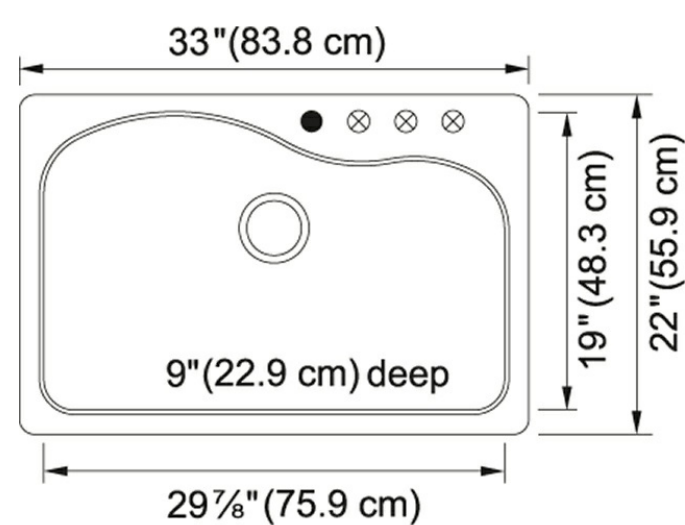

Gravity SP3322-1 Granite Polar White

The Gravity series is particularly elegant and brings a natural look into any kitchen. Constructed with granite material that is finely textured, but not porous, ensuring a high standard of hygiene.

Product Picture

Product Dimensions

Length overall	33"
Width overall	22"
Depth Overall	9"
Length of large bowl	29 7/8"
Width of large bowl	19"
Depth of large bowl	9"
Minimum Cabinet Size	36"

Technical Drawing

General Information

Type of Material	Granite
Number of Bowls	1
Faucet Hole	1; 3 Predrilled
Where to buy	Home Center

Article Numbers

FUN#	114.0069.763
US Part Number	SP3322-1