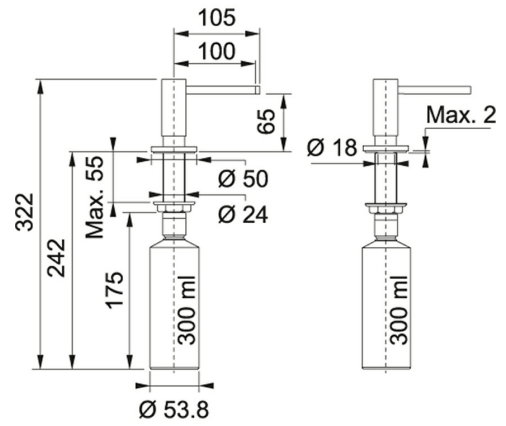

Chrome | 119.0547.902

FAMILY : Sink Accessories | MODEL : Soap dispenser | FINISH : Chrome | SERIES : Active SM

---

**TECHNICAL DATA**

---

Height Overall	2 9/16"
Version	CHROME
Model Name	SD3200

---