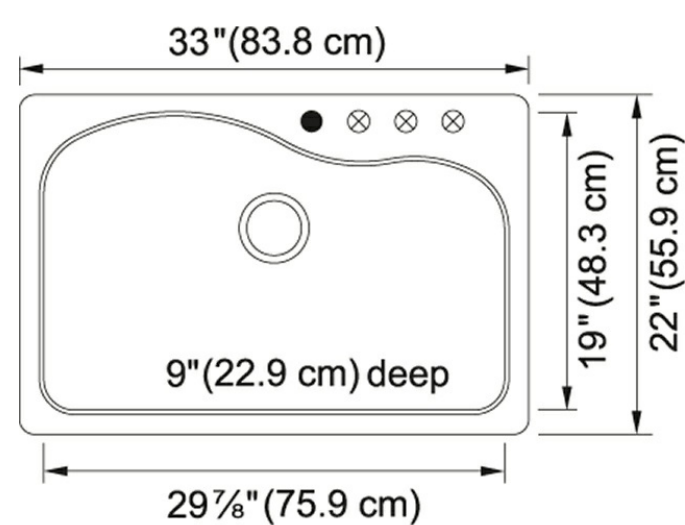

Product Picture

Product Dimensions

Length overall	33"
Width overall	22"
Depth Overall	9"
Length of large bowl	29 7/8"
Width of large bowl	19"
Depth of large bowl	9"
Minimum Cabinet Size	36"

Technical Drawing