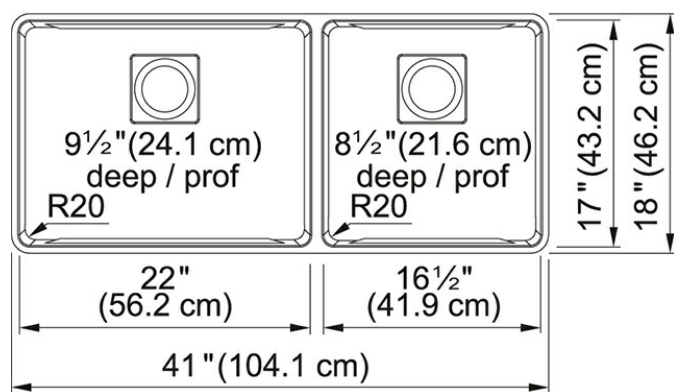

Product Picture

Technical Drawing

Product Dimensions

Length overall	41"
Width overall	18"
Length of large bowl	22"
Width of large bowl	17"
Depth of large bowl	9 1/2"
Length of small bowl	16 1/2"
Width of small bowl	17"
Depth of small bowl	8 1/2"
Minimum Cabinet Size	45"

General Information

Type of Material	18 Gauge Stainless Steel
Number of Bowls	2
Faucet Hole	None
Cut-Out Template	Yes
Where to buy	Showroom

Article Numbers

FUN#	122.0638.283
US Part Number	PTX160-40