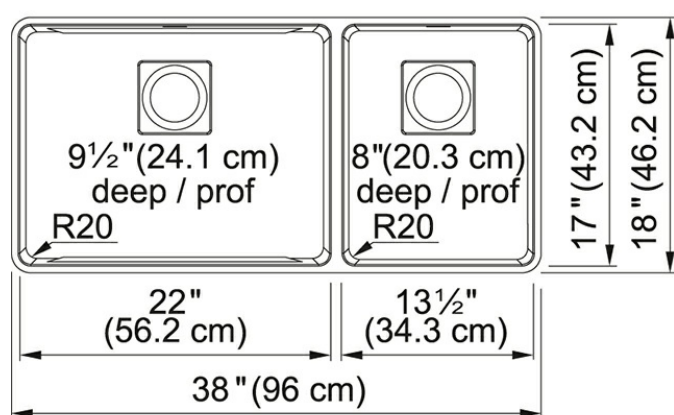

### Technical Drawing

### Product Dimensions

Length overall	38"
Width overall	18"
Length of large bowl	22"
Width of large bowl	17"
Depth of large bowl	9 1/2"
Length of small bowl	13 1/2"
Width of small bowl	17"
Depth of small bowl	8"
Minimum Cabinet Size	42"

### General Information

Type of Material	18 Gauge Stainless Steel
Number of Bowls	2
Faucet Hole	None
Cut-Out Template	Yes
Where to buy	Showroom