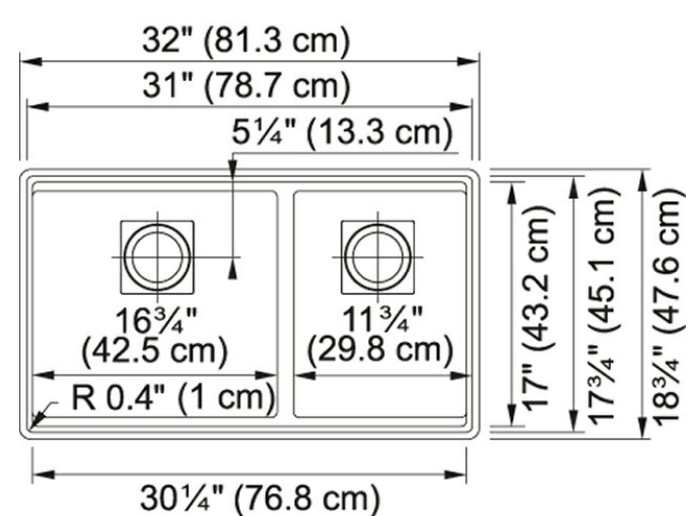

### Technical Drawing

### Product Dimensions

Length overall	32"
Width overall	18 3/4"
Length of large bowl	16 3/4"
Width of large bowl	17 3/4"
Depth of large bowl	9 1/2"
Length of small bowl	11 3/4"
Width of small bowl	17 3/4"
Depth of small bowl	9 1/2"
Minimum Cabinet Size	36"